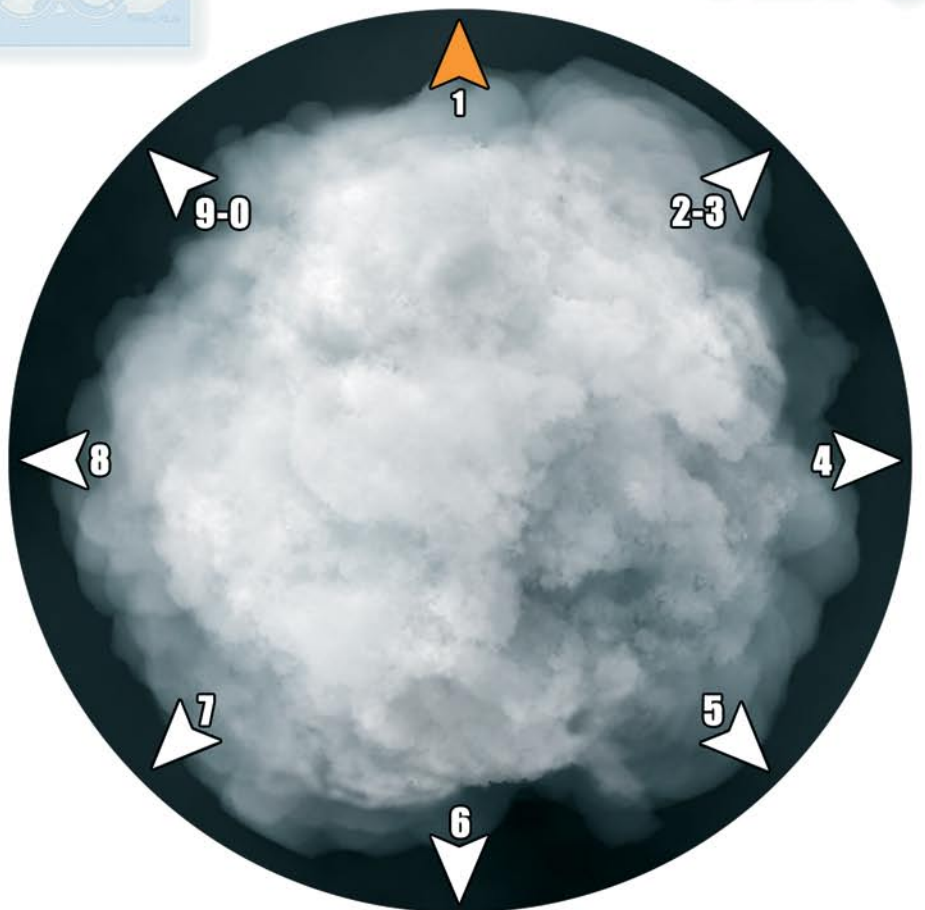

Markers:
Camouflage (Camo).
Impersonation 2 (IMP//2).
Prone.
1 Wound.
2 Wounds.
Immobilized (IMM).
Possessed (Pos).
Disabled (DIS).

SMOKE Circular Template

SMOKE Circular Template