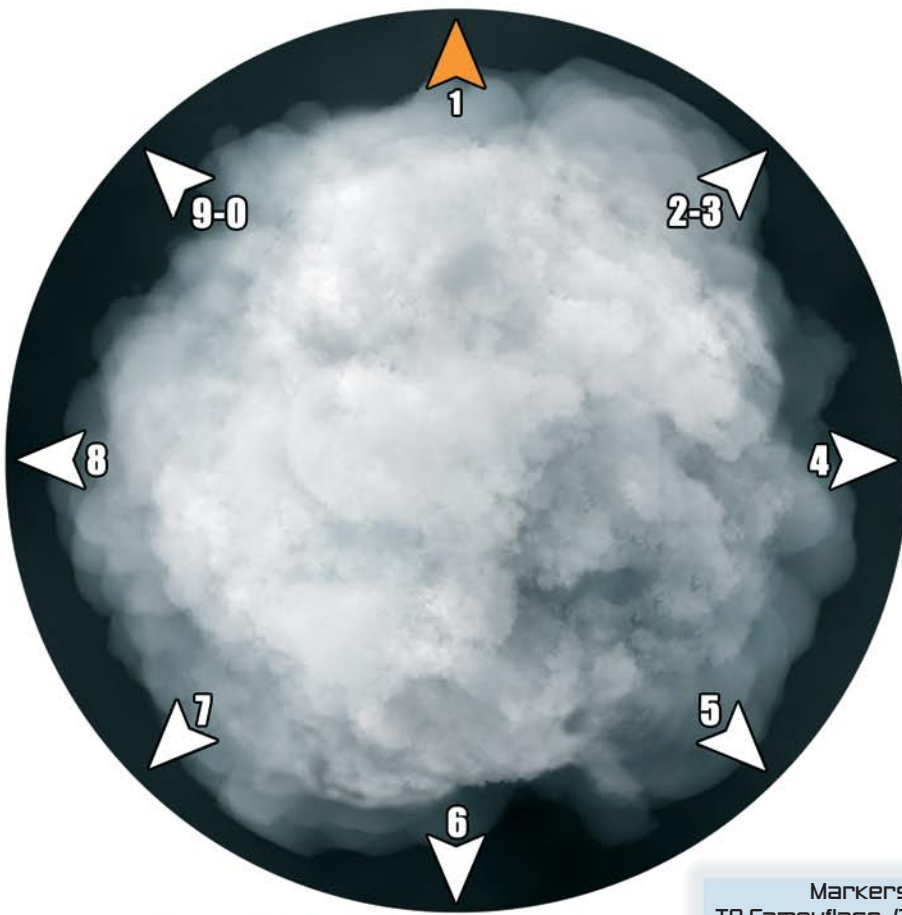

SMOKE Circular Template

EXPLOSION Circular Template

Markers:
Camouflage (Camo).
Suppression Fire.

SMOKE Circular Template

EXPLOSION Circular Template

Markers:
 TO Camouflage (TO/Camo).
 Prone.
 Impersonation (IMP//1).
 1 Wound.
 2 Wounds.
 3 Wounds.
 Deployable Repeater (Repeater).

Large Teardrop and Small Teardrop Templates